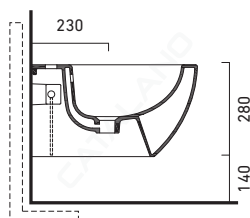

5SCSTP000

Sedile soft-close plus in resina inalterabile.
Soft-close Seat-cover Plus made of unalterable resin.
WC-Sitz SoftClose plus aus beständigem Harz.