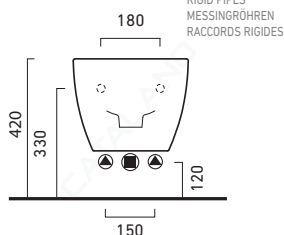

5SCSTF000

Sedile soft-close in resina inalterabile.
Soft-close Seat-cover made of unalterable resin.
WC-Sitz SoftClose aus beständigem Harz.

RACCORDI RIGIDI
RIGID PIPES
MESSINGRÖHREN
RACCORDS RIGIDES

5SCST000

Sedile in resina inalterabile.
Seat-cover made of unalterable resin.
WC-Sitz aus beständigem Harz.