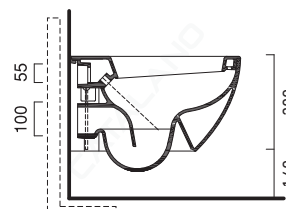

5SCSTP000

Sedile soft-close plus in resina inalterabile.
Soft-close Seat-cover Plus made of unalterable resin.
WC-Sitz SoftClose plus aus beständigem Harz.