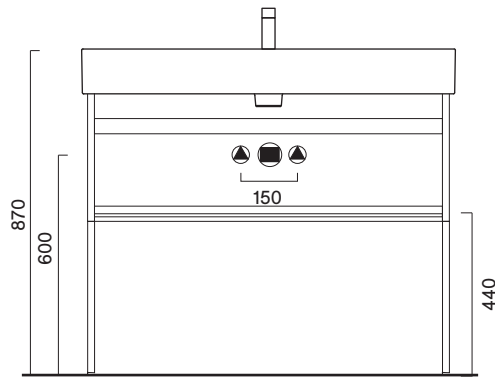

## Premium 100x47

<b>Description</b>	cm 100x47 kg 29	Washbasin with overflow. Wall-hung, countertop, on furniture or on metal frame installation.
<b>Codes, colours and finishes</b>	<b>02 21011001</b> (ex.110VPUNFC00)	Bianco glossy - Washbasin with 1 taphole, prearranged for 3 tapholes. <input type="radio"/>
	<b>02 21010001</b> (ex.110VPUN00)	Bianco glossy - Washbasin without taphole, prearranged for 3 tapholes. <input type="radio"/>

**Plus and features**

Cataglace+

EN 14688 - CL20

**Dimensions**

**cod. 02 5810 0022**  
Wall-hung metal frame in satin black  
with shelf included.

**cod. 02 5801 0022**  
Pair of legs to be added to metal frame  
for floor-standing version.