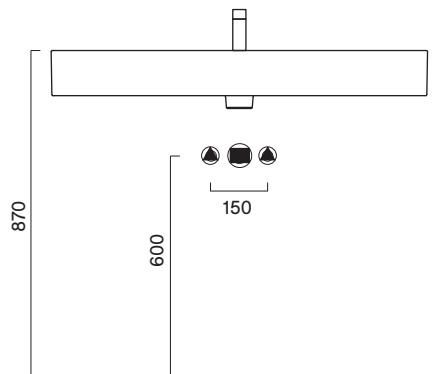

## Premium 100x47

<b>Description</b>	cm 100x47 kg 29	Washbasin with overflow. Wall-hung, countertop, on furniture or on metal frame installation.
<b>Codes, colours and finishes</b>	<b>02 21011001</b> (ex.110VPUNFC00)	Bianco glossy - Washbasin with 1 taphole, prearranged for 3 tapholes. <input type="radio"/>
	<b>02 21010001</b> (ex.110VPUN00)	Bianco glossy - Washbasin without taphole, prearranged for 3 tapholes. <input type="radio"/>

**Plus and features**

Cataglace+

EN 14688 - CL20

**Dimensions**

**cod. 02 5810 0022**  
Wall-hung metal frame in satin black  
with shelf included.

**cod. 02 5801 0022**  
Pair of legs to be added to metal frame  
for floor-standing version.