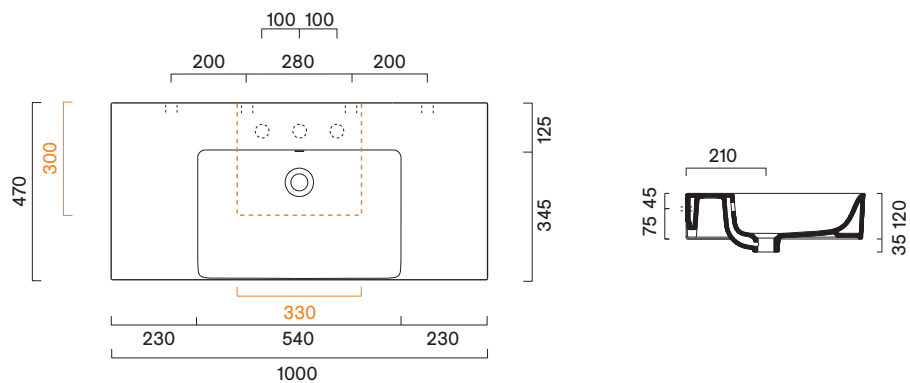

## Premium 100x47

<b>Description</b>	cm 100x47 kg 29	Washbasin with overflow. Wall-hung, countertop, on furniture or on metal frame installation.
<b>Codes, colours and finishes</b>	<b>02 21011001</b> (ex.110VPUNFC00)	Bianco glossy - Washbasin with 1 taphole, prearranged for 3 tapholes. <input type="radio"/>
	<b>02 21010001</b> (ex.110VPUN00)	Bianco glossy - Washbasin without taphole, prearranged for 3 tapholes. <input type="radio"/>

**Plus and features**

Cataglace+

EN 14688 - CL20

**Dimensions**

**cod. 02 5810 0022**  
Wall-hung metal frame in satin black  
with shelf included.

**cod. 02 5801 0022**  
Pair of legs to be added to metal frame  
for floor-standing version.