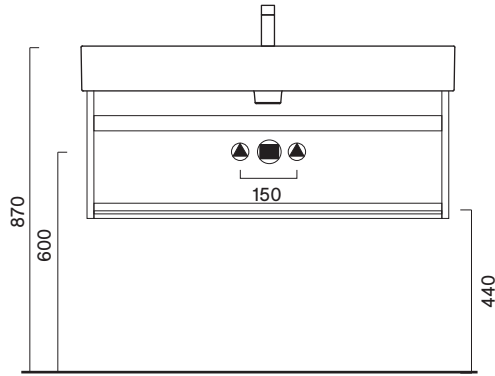

## Premium 100x47

<b>Description</b>	cm 100x47 kg 29	Washbasin with overflow. Wall-hung, countertop, on furniture or on metal frame installation.
<b>Codes, colours and finishes</b>	<b>02 21011001</b> (ex.110VPUNFC00)	Bianco glossy - Washbasin with 1 taphole, prearranged for 3 tapholes. <input type="radio"/>
	<b>02 21010001</b> (ex.110VPUN00)	Bianco glossy - Washbasin without taphole, prearranged for 3 tapholes. <input type="radio"/>

**Plus and features**

Cataglace+

EN 14688 - CL20

**Dimensions**

**cod. 02 5810 0022**  
Wall-hung metal frame in satin black  
with shelf included.

**cod. 02 5801 0022**  
Pair of legs to be added to metal frame  
for floor-standing version.