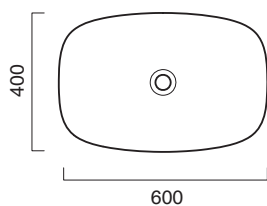

Tutti i diritti sulla presente scheda appartengono a Ceramica Catalano S.p.A. in via esclusiva. È vietata la copia, la pubblicazione, la distribuzione o la riproduzione (anche parziale), se non autorizzata per iscritto.
All rights in the present form belong exclusively to Ceramica Catalano S.p.A. It is strictly forbidden to copy, publish, distribute or reproduce it (including any partial reproduction), without prior written permission.