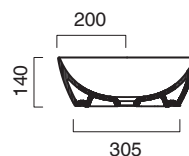

Tutti i diritti sulla presente scheda appartengono a Ceramica Catalano S.p.A. in via esclusiva. È vietata la copia, la pubblicazione, la distribuzione o la riproduzione (anche parziale), se non autorizzata per iscritto.
All rights in the present form belong exclusively to Ceramica Catalano S.p.A. It is strictly forbidden to copy, publish, distribute or reproduce it (including any partial reproduction), without prior written permission.