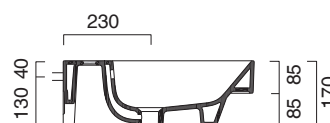

CE EN 14688 - CL20