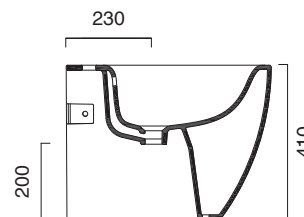

CE EN 14528 - CL20