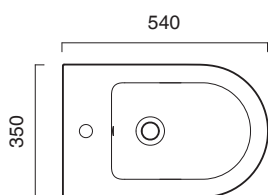

CE EN 14528 - CL20