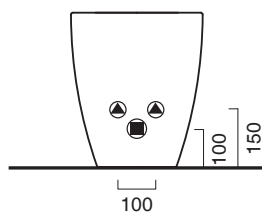

CE EN 14528 - CL20