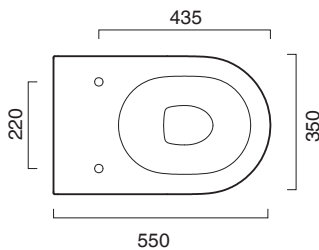

cod. 5CUIG00
Curva di raccordo per scarico a pavimento.
Connection elbow for floor outlet pipe.