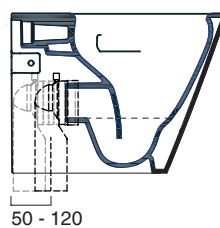

cod. 21174
Curva tecnica regolabile
Adjustable pipe elbow fitting