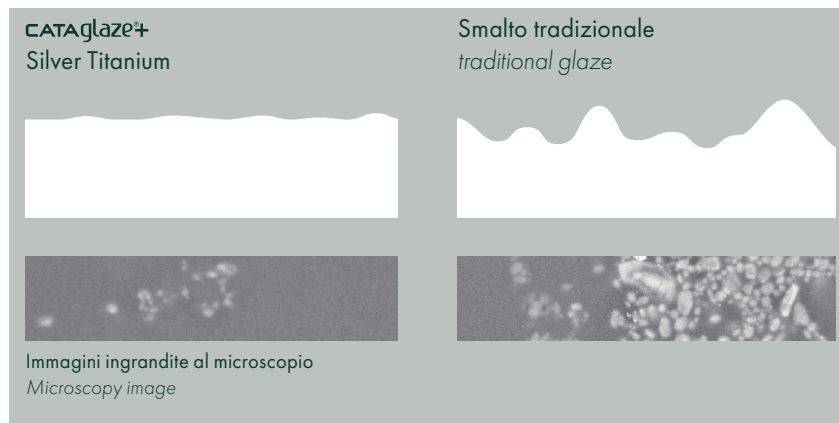

Antibacterial protection

CATAglaze® + Silver Titanium

CATALANO
THE ESSENCE OF CERAMICS

MADE IN ITALY

L'INNOVATIVO SMALTO ANTIBATTERICO SU TUTTA LA CERAMICA
THE INNOVATIVE ANTIBACTERIAL GLAZE IS STANDARD ON ALL
CATALANO PRODUCTS.

IT È un potenziamento dello smalto Cataglaze che, oltre a ridurre il deposito di calcare facilitando la pulizia dei sanitari ceramici, svolge una potente azione antimicrobica in grado di contrastare germi e batteri. L'efficacia della nuova formula è garantita dalla presenza nell'impasto di ioni d'argento e di titanio. L'azione antibatterica è certificata ISO 22196 con efficacia del 99,99%.

EN It is an improvement of Cataglaze glazing system; besides being more resistant to limescale and therefore easier to clean, it has a powerful antimicrobial action able to kill germs and bacteria. The effectiveness of the new formula is guaranteed by the presence in the mix of silver and titanium ions. The antibacterial action is ISO 22196 certified and it is 99.99% effective.

Silver Titanium
Protezione antibatterica
Silver Titanium
Antibacterial protection
Silver Titanium

99,99%

Maggiore brillantezza
Brightness

Resistenza agli agenti chimici
Resistance to chemicals

Rispetto per l'ambiente
Respect for the environment

Pulizia facile e rapida
Quick cleaning

Igiene totale
Total hygiene

Lunga durata di vita
Long lifecycle