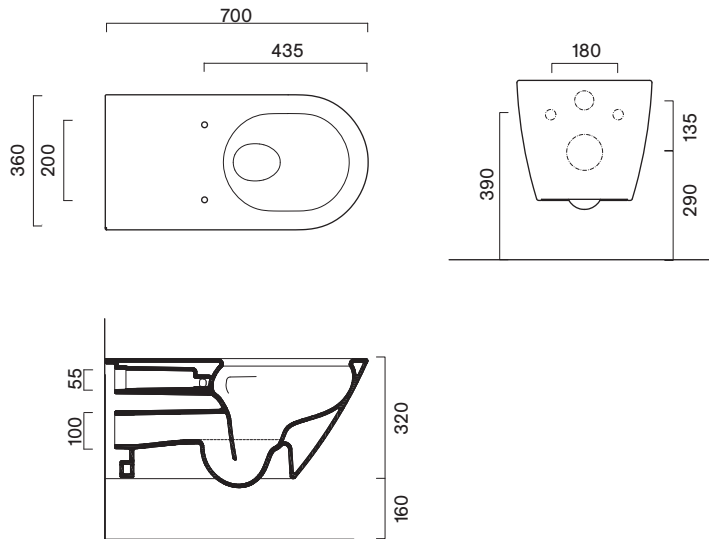

Comfort 70x36

Description	cm 70x36 kg 32 lt 4,5	Wall-hung Wc with Silentech flushing system and hidden fixing from the bottom.
Codes, colours and finishes	09 1170 0001 (ex.1VSHNR00)	Bianco glossy <input type="radio"/>
Plus and features	 Silentech  Save Water  Cataglaze+  Soft Close  Quick Release  EN 997 – CL1 – 6A	

Dimensions

Not recommended with level cistern, under window and flow regulators.