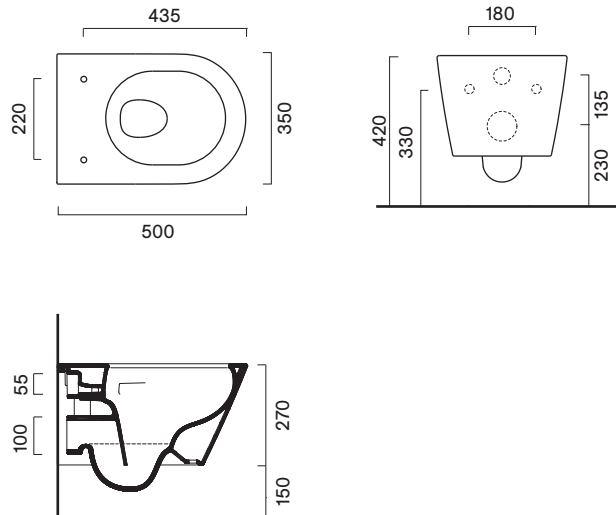

Zero 50x35

Description	cm 50x35 kg 22 lt 4,5	Wall-hung Wc with Silentech flushing system and hidden fixing from the bottom.
Codes, colours and finishes	011150 0001 (ex.1VSZ50R00)	Bianco glossy ○
Plus and features	     	

Dimensions

Not recommended with level cistern, under window and flow regulators.