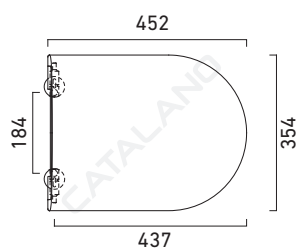

distanza tra le cerniere
distance between hinges