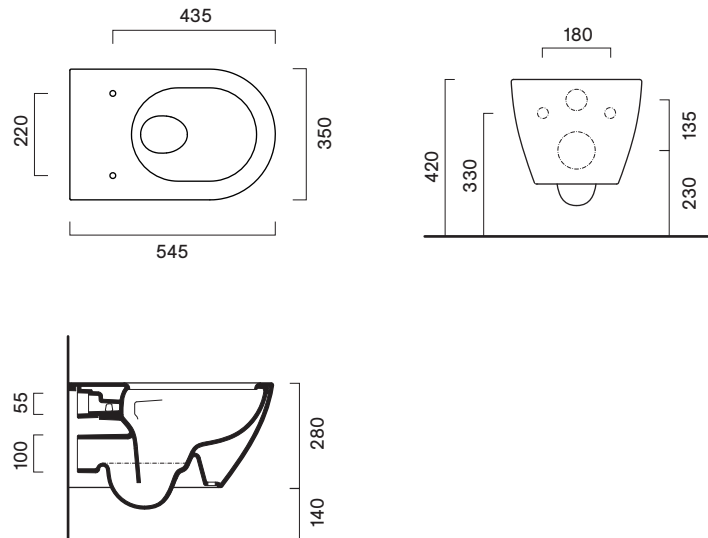

Sfera 54x35

Description	cm 54x35 kg 24 lt 4,5	Wall-hung Wc with Newflush flushing system.
Codes, colours and finishes	05 1144 0001 (ex.1VSF54RECO00)	Bianco glossy <input type="radio"/>
Plus and features	   	 EN 997 – CL1 – 5A

Dimensions

Not recommended with level cistern, under window and flow regulators.